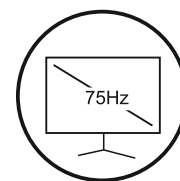

## SD-19

**HD Display**

**Stylish Ultra Slim Metallic Stand**

**High Refresh Rate**

**Angle Adjustment**

**4-Sided Border**

**Video Input Signal  
VGA+HDMI**

# Features & Technical Specifications

<b>Model</b>	<b>SD-19</b>
Size	19.0"
Display	HD
Resolution	1366×768
Refresh Rate	75Hz
Viewing angle	H:90°V:60°
Brightness	Min.:180cd/m2;Typ:200cd/m2
Contrast ratio	Typ:3000:1
Response Time	Typ:5ms
<b>Power</b>	
Type	Adapter
Power input	12V2A
Working consumption	≤ 30
Standby consumption	≤ 0.5W
<b>Physics</b>	
VESA Mount	75mm×75mm
Tilt	-5°±15°
Net Weight(kg)	2.5KG
Gross Weight(kg)	3.0KG
<b>Input Interface</b>	
VGA	Yes
HDMI	Yes
DP	No
Audio Out	No
Audio In	No
<b>Accessories</b>	
HDMI cable	Yes
Adapter	Yes
Base & Stand	Yes
User manual	Yes
<b>Special Function</b>	
Flicker Free	Yes
Low blue Light	Yes
Freesync	No
Gsync	No
HDR	Yes
OD	No