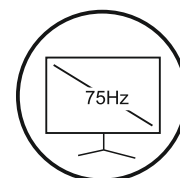

## SD-22

**FHD/IPS Display**

**Stylish Ultra Slim Metallic Stand**

**High Refresh Rate**

**Angle Adjustment**

**3-Sided Borderless(Bezel-less)**

**Video Input Signal  
VGA+HDMI**

# Features & Technical Specifications

<b>Model</b>	<b>SD-22</b>
Size	22.0"
Display	FHD
Resolution	1920×1080
Refresh Rate	75Hz
Viewing angle	H:178°V:178°
Brightness	Min.:200d/m2;Typ:250cd/m2
Contrast ratio	Typ:3000:1
Response Time	Typ:5ms
<b>Power</b>	
Type	Adapter
Power input	12V3A
Working consumption	≤ 30
Standby consumption	≤ 0.5W
<b>Physics</b>	
VESA Mount	75mm×75mm
Tilt	-5°±15°
Net Weight(kg)	3.2KG
Gross Weight(kg)	3.5KG
<b>Input Interface</b>	
VGA	Yes
HDMI	Yes
DP	No
Audio Out	No
Audio In	No
<b>Accessories</b>	
HDMI cable	Yes
Adapter	Yes
Base & Stand	Yes
User manual	Yes
<b>Special Function</b>	
Flicker Free	Yes
Low blue Light	Yes
Freesync	No
Gsync	No
HDR	Yes
OD	No