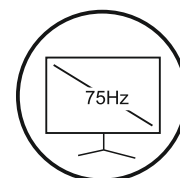

SD-24

FHD/IPS Display

Stylish Ultra Slim Metallic Stand

High Refresh Rate

Angle Adjustment

3-Sided Borderless(Bezel-less)

**Video Input Signal
VGA+HDMI**

Features & Technical Specifications

Model	SD-24
Size	24.0"
Display	FHD
Resolution	1920×1080
Refresh Rate	75Hz
Viewing angle	H:178°V:178°
Brightness	Min.:200d/m ² ;Typ:250cd/m ²
Contrast ratio	Typ:3000:1
Response Time	Typ:5ms
Power	
Type	Adapter
Power input	12V3A
Working consumption	≤ 30
Standby consumption	≤ 0.5W
Physics	
VESA Mount	75mm×75mm
Tilt	-5°±15°
Net Weight(kg)	3.2KG
Gross Weight(kg)	3.5KG
Input Interface	
VGA	Yes
HDMI	Yes
DP	No
Audio Out	No
Audio In	No
Accessories	
HDMI cable	Yes
Adapter	Yes
Base & Stand	Yes
User manual	Yes
Special Function	
Flicker Free	Yes
Low blue Light	Yes
Freesync	No
Gsync	No
HDR	Yes
OD	No