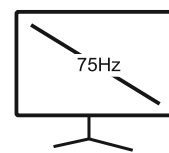

SD-T24 24" IPS Touch Screen

FHD/IPS Display

10 Point Touch

High Refresh Rate

Angle Adjustment

3-Sided Borderless(Bezel-less)

Plug & Play

Features & Technical Specifications

Model	SD-T24
Size	24.0"
Display	FHD
Resolution	1920×1080
Refresh Rate	75Hz
Viewing angle	H:178°V:178°
Brightness	Min.:200d/m ² ;Typ:250cd/m ²
Contrast ratio	Typ:3000:1
Response Time	Typ:5ms
Power	
Type	Adapter
Power input	12V3A
Working consumption	≤ 30
Standby consumption	≤ 0.5W
Physics	
VESA Mount	75mm×75mm
Tilt	-5°±15°
Net Weight(kg)	3.2KG
Gross Weight(kg)	3.5KG
Input Interface	
VGA	Yes
HDMI	Yes
DP	No
Audio Out	No
Audio In	No
USB	Yes
Accessories	
HDMI cable	Yes
Adapter	Yes
USB to USB Cable	Yes
Base & Stand	Yes
User manual	Yes
Special Function	
Flicker Free	Yes
Low blue Light	Yes
Freesync	No
Gsync	No
HDR	Yes
OD	No